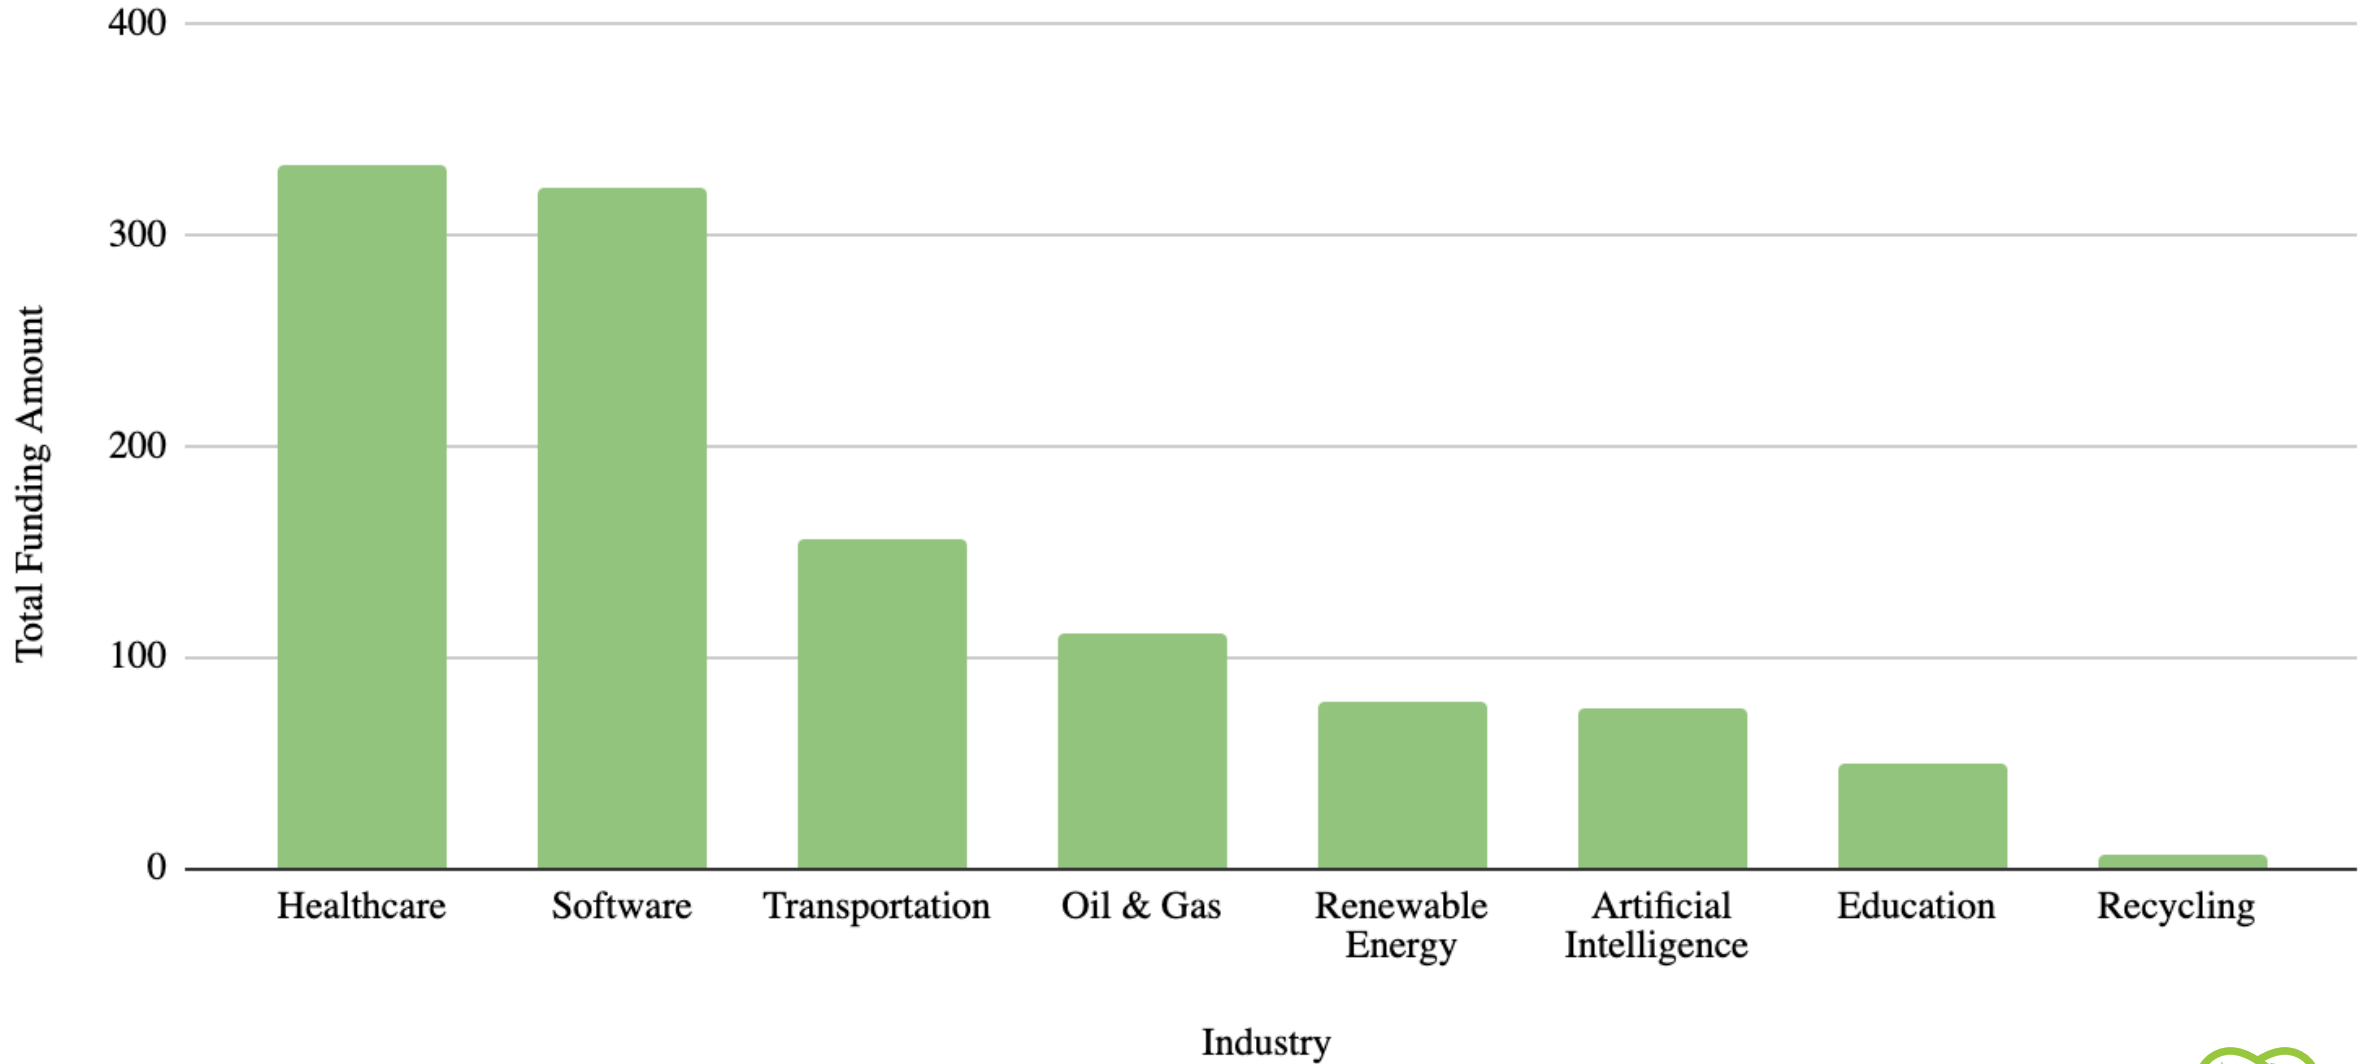

A background image showing a row of wind turbines in a field, with a blue and green color gradient overlay. The turbines are silhouetted against a lighter sky, and the foreground is a solid green band.

RECYCLING & INNOVATION INVESTMENTS

ubuntu

Global Startup Funding 1995 - 2019 (in billions)

Recycling Startup Investments Over Time